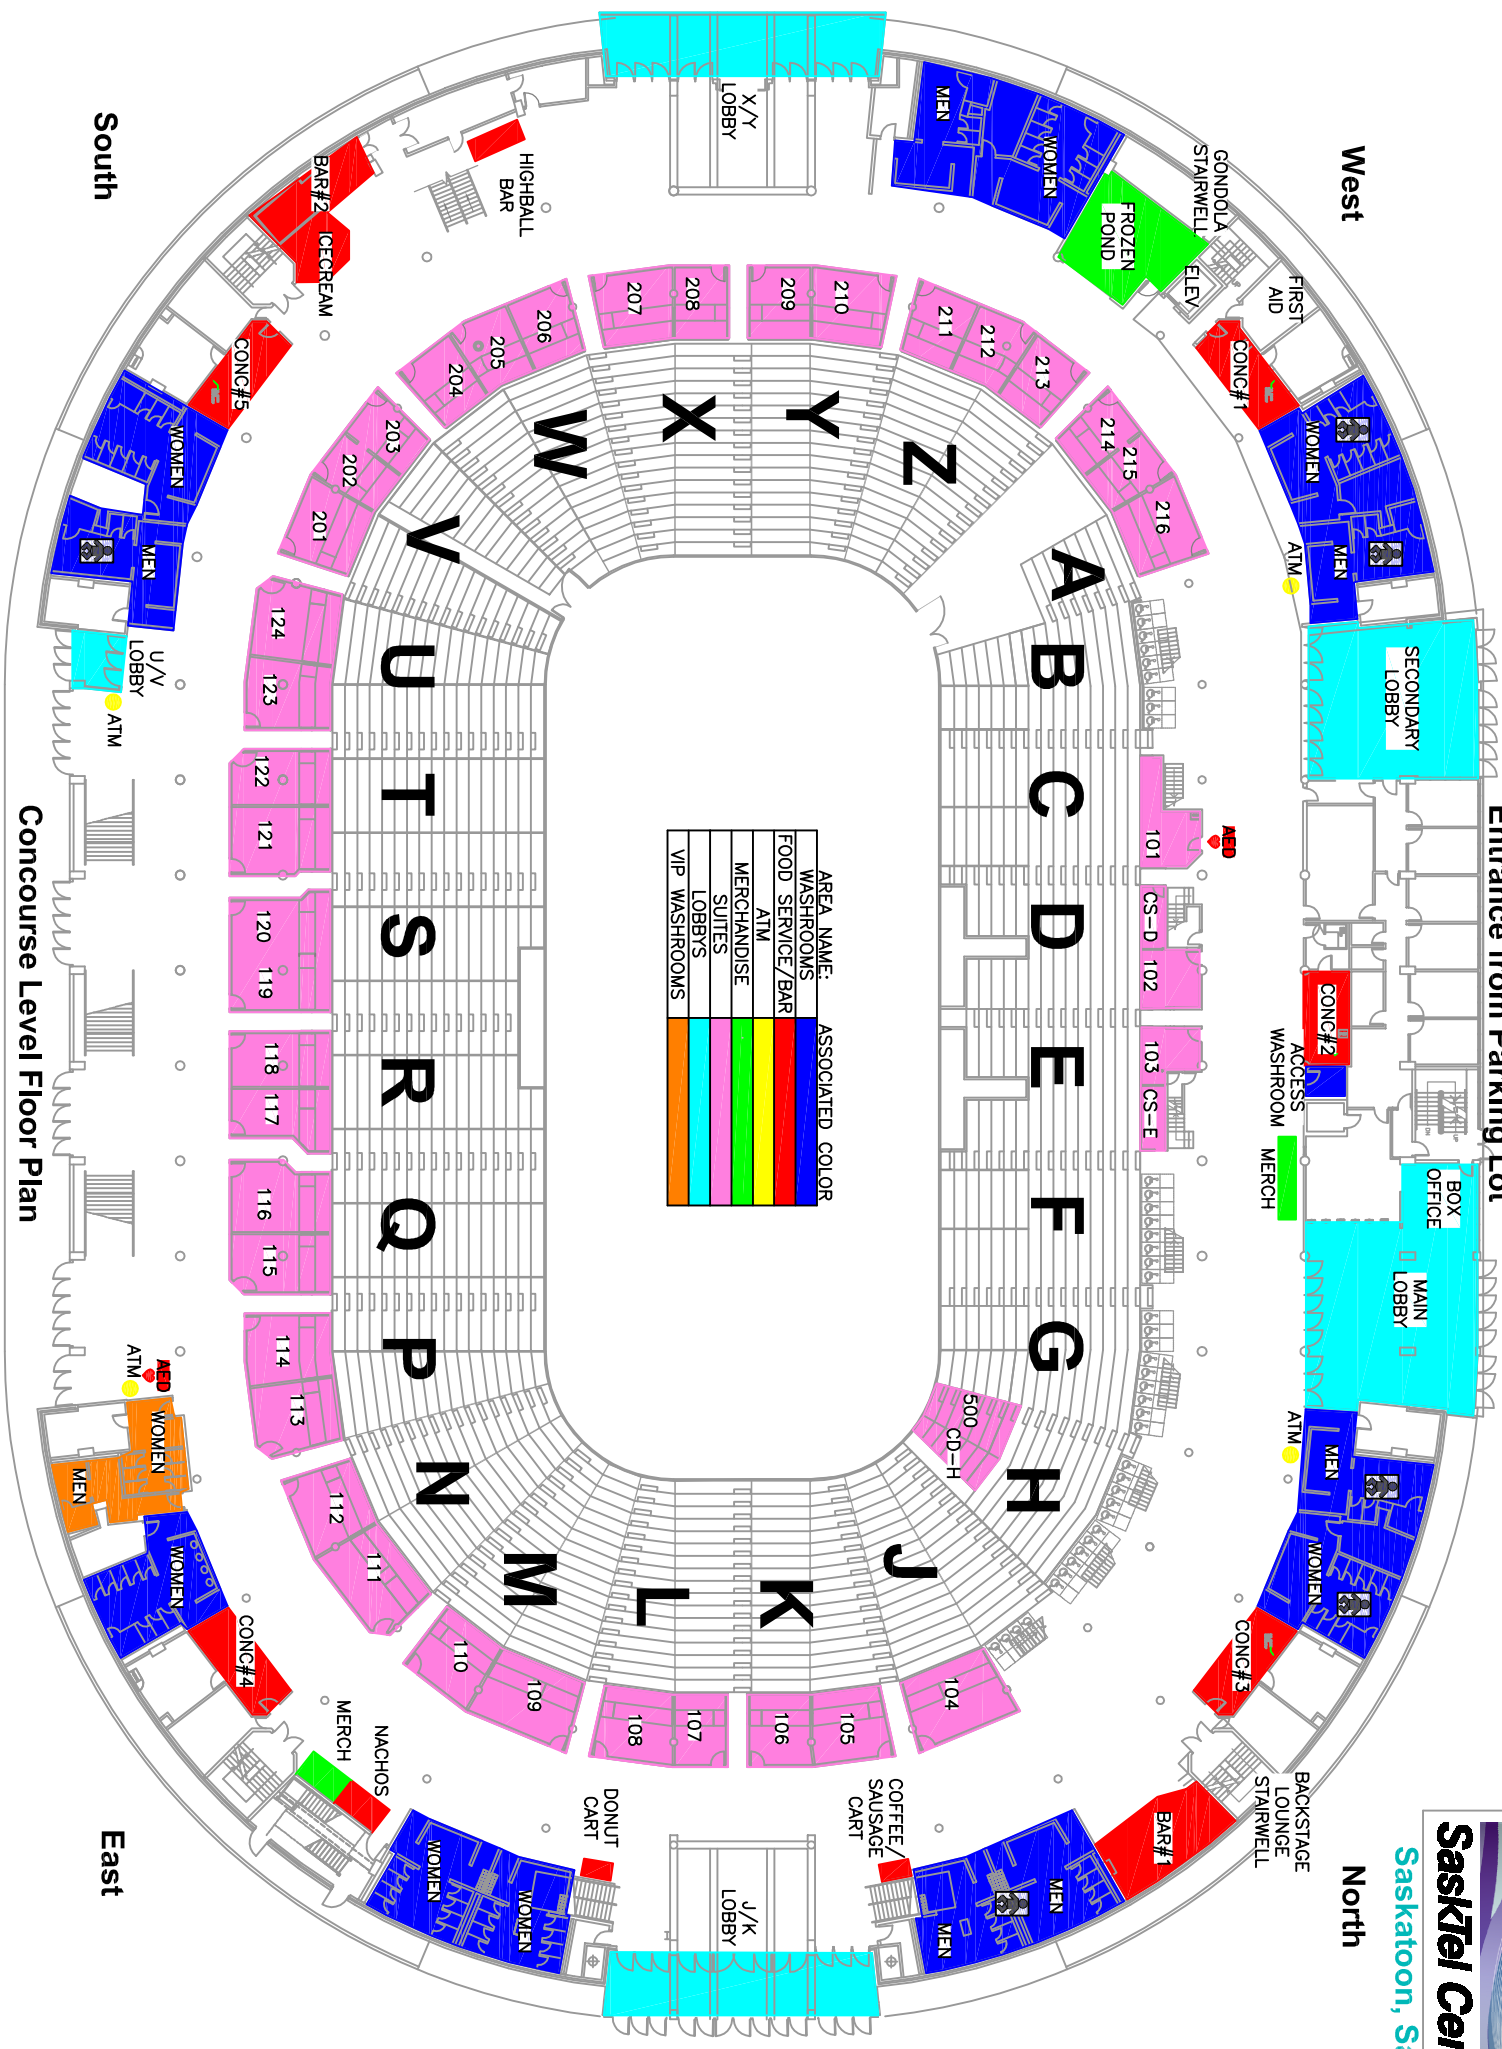

# SaskTel Centre

Entrance from Parking Lot

Concourse Level Floor Plan

South

West

North

East